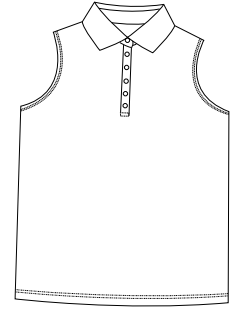

Ladies Sleeveless Sport Shirt

PORT | AUTHORITY®

Front

Back

L461

- * Six-button placket * 7-ounce * 95/5 cotton/spandex * 1 x 1 rib
- * Welt collar

Care Instructions:

Machine wash cold with like colors.
Only non-chlorine bleach when needed.
Tumble dry low, remove promptly.
Cool iron if necessary.

Finished Measurements in Inches

Size	XS	X	M	L	XL	XXL	Plus 1X	Plus 2X
Chest	16	17	18	19	20	21	24	26
Length	21.5	22.5	23.5	24.5	25.5	26.5	27	28.5
Placket	6.25	6.25	6.25	6.25	6.25	6.25	6.25	6.25

Chest width measured 1" below arm hole. Body length measured from high point shoulder seam to hem.
Placket length.