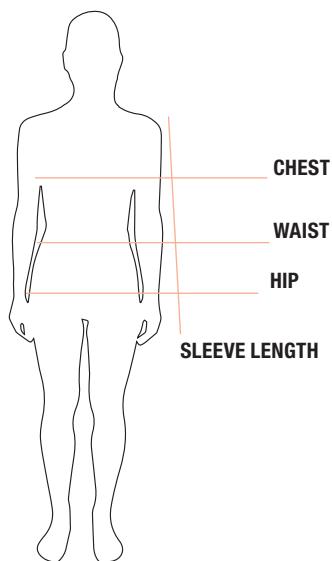

FIND YOUR SIZE

ADULT

	CHEST	HIP	SLEEVE LENGTH
S	36-38 in / 91-96 cm	35-37 in / 88-93 cm	33.5 in / 85 cm
M	39-41 in / 91-104 cm	38-40 in / 96-101 cm	34 in / 86 cm
L	42-44 in / 106-111 cm	41-43 in / 104-109 cm	34.8 in / 88 cm
XL	45-48 in / 114-121 cm	44-46 in / 111-116 cm	35.5 in / 90 cm
2XL	49-52 in / 124-132 cm	47-49 in / 119-124 cm	36.3 in / 92 cm
3XL	53-56 in / 134-142 cm	50-52 in / 127-132 cm	37 in / 94 cm

LADIES

	CHEST	WAIST	HIP	SLEEVE LENGTH
S	33-35 in / 83-88 cm	26-28 in / 66-71 cm	36-37 in / 91-93 cm	32 in / 86 cm
M	36-38 in / 91-96 cm	29-31 in / 73-78 cm	38-40 in / 96-101 cm	32.5 in / 88 cm
L	39-41 in / 96-104 cm	32-34 in / 81-86 cm	41-43 in / 104-109 cm	33.3 in / 90 cm
XL	42-44 in / 106-111 cm	35-38 in / 88-96 cm	44-47 in / 111-119 cm	34 in / 92 cm
2XL	45-48 in / 114-121 cm	39-42 in / 99-106 cm	48-51 in / 121-129 cm	34.8 in / 94 cm